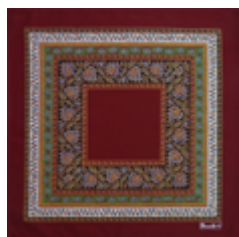

En complément

In addition

Les serviettes / Napkins

40 x 40 cm 15 " x 15 "

col.1